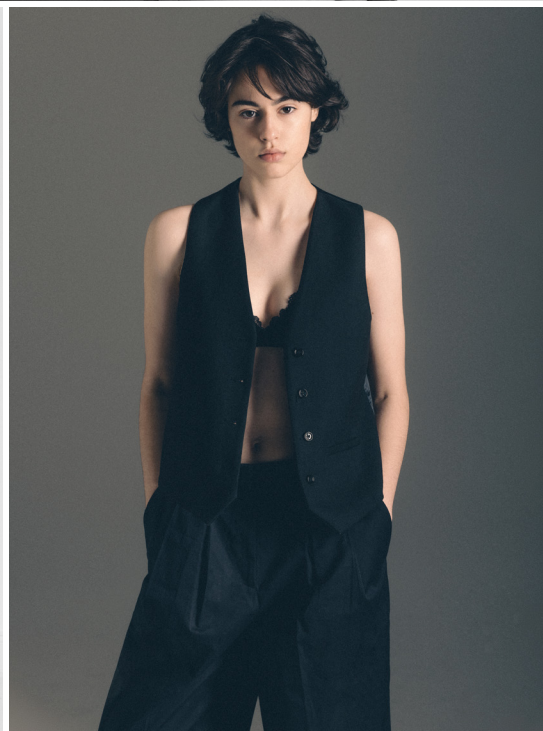

MODELWERK

MIA LUCIC

HEIGHT: 178

BUST: 83 C

WAIST: 60

HIPS: 89

SHOES: 38

HAIR: BROWN