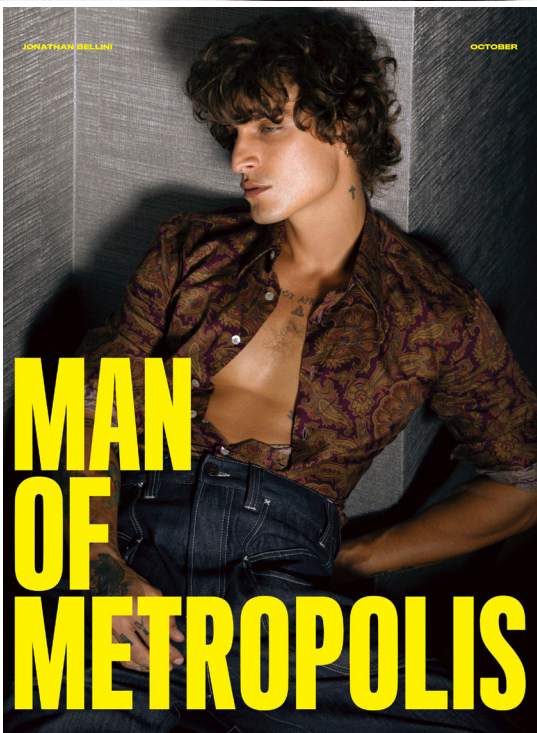

MODELWERK

JONATHAN BELLINI

HEIGHT: 186

BUST: 97

WAIST: 75

HIPS: 94

SHOES: 42

SIZE: 48