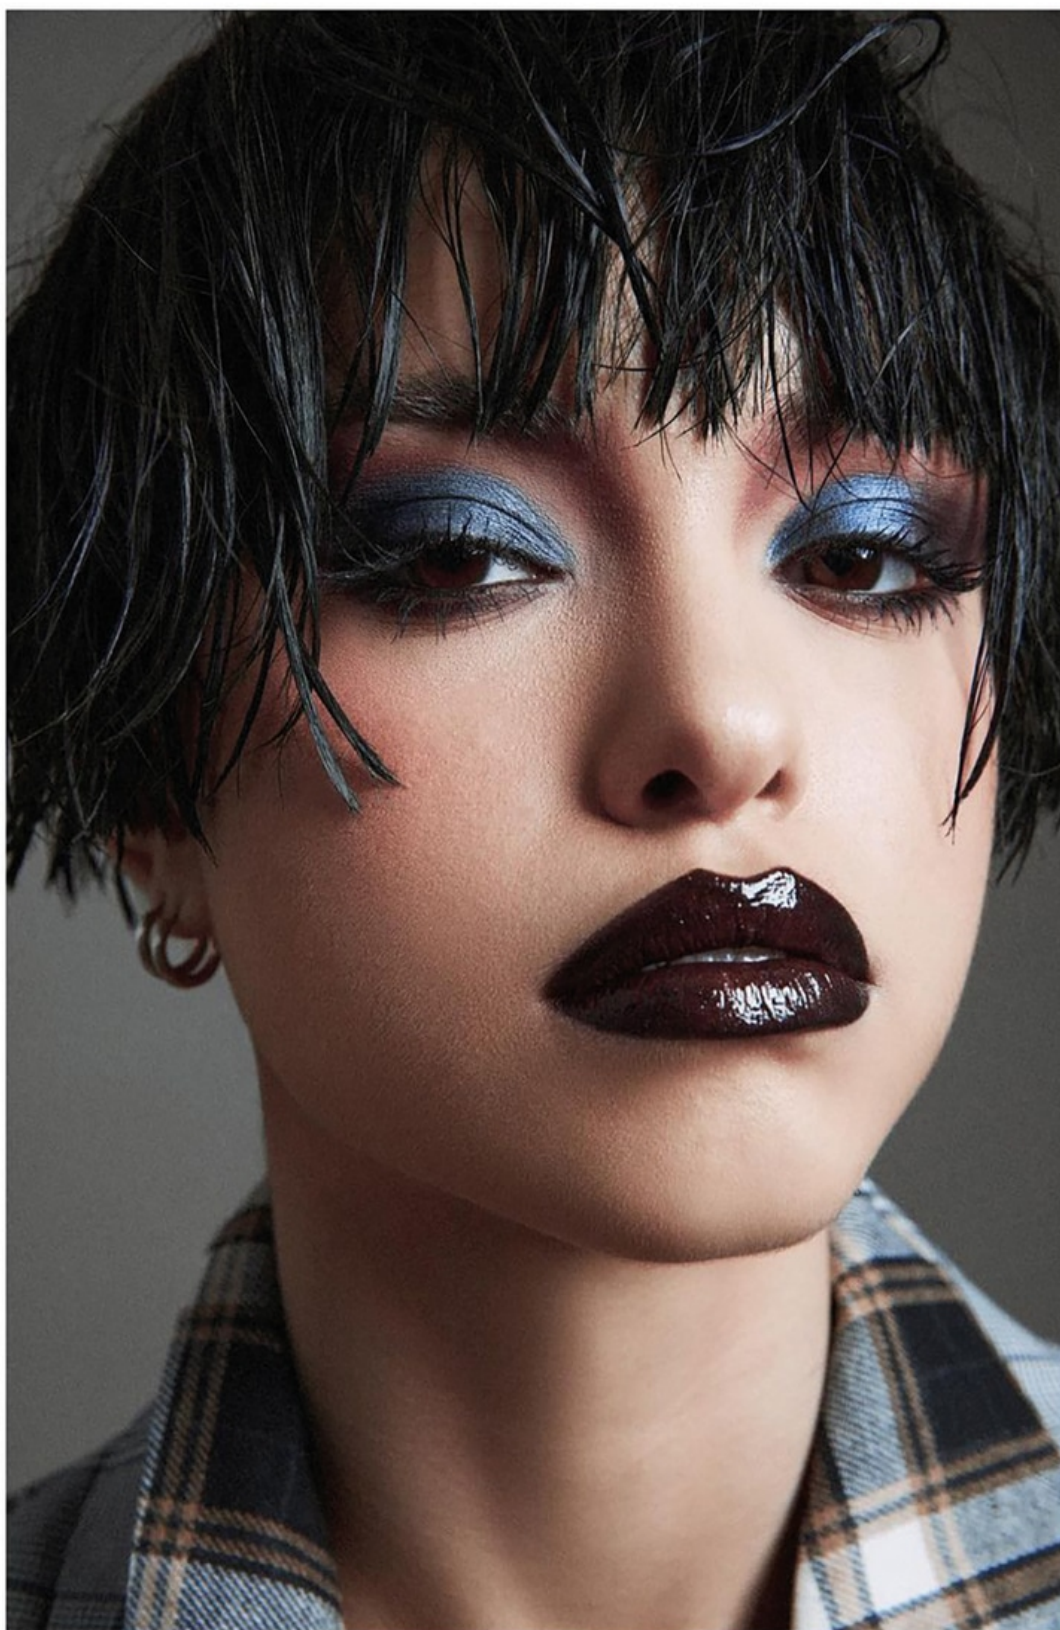

CLARICE CAZURAN

MODELWERK

REBEL

HEIGHT **161** BUST **65** WAIST **58** HIPS **83** SHOES **36** HAIR **BROWN** EYES **BROWN**