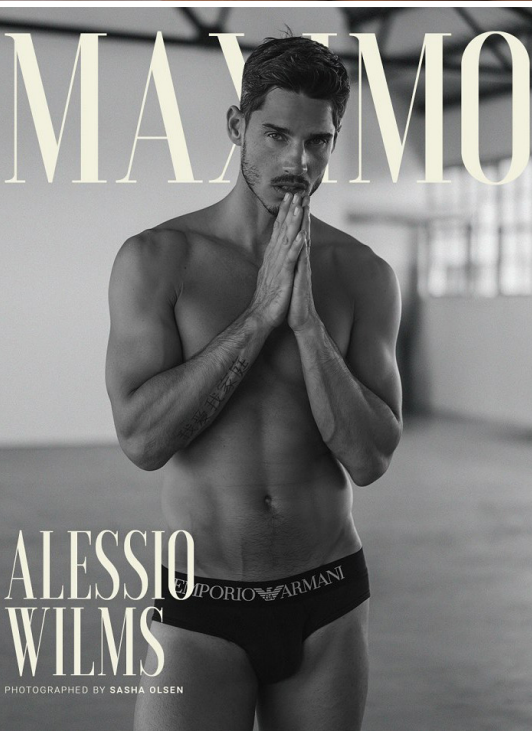

MODELWERK

ALESSIO WILMS

HEIGHT: 187

BUST: 100

WAIST: 80

HIPS: 98

SHOES: 44

SIZE: 48-50