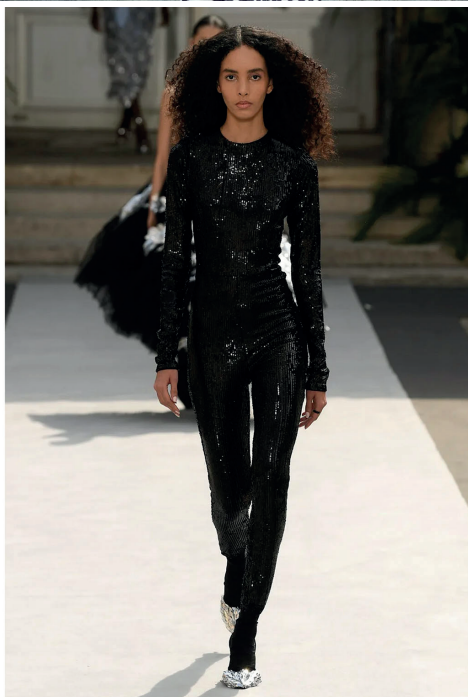

# MODELWERK

EDUARDA VIEIRA

RAHUL MISHRA

MYTHERESA

HEIGHT: 177

BUST: 79

WAIST: 60

HIPS: 88