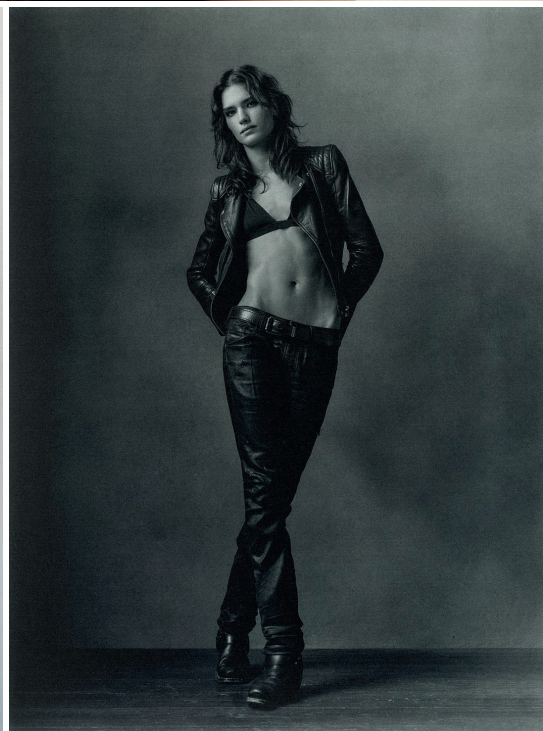

MODELWERK

IMAN SUKALO

HEIGHT: 180

BUST: 83

WAIST: 62

HIPS: 91

SHOES: 40,5

HAIR: BROWN