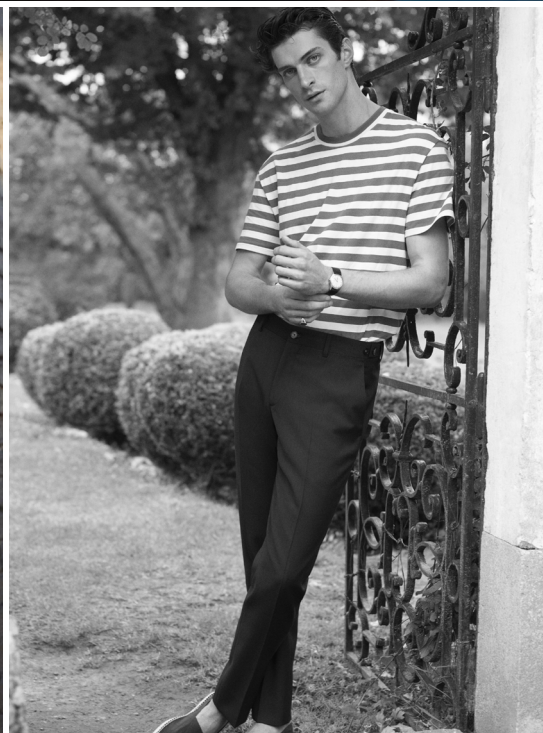

MODELWERK

MATTHEW BELL

HEIGHT: 185

BUST: 91

WAIST: 73

HIPS: 90

SHOES: 43

SIZE: 48