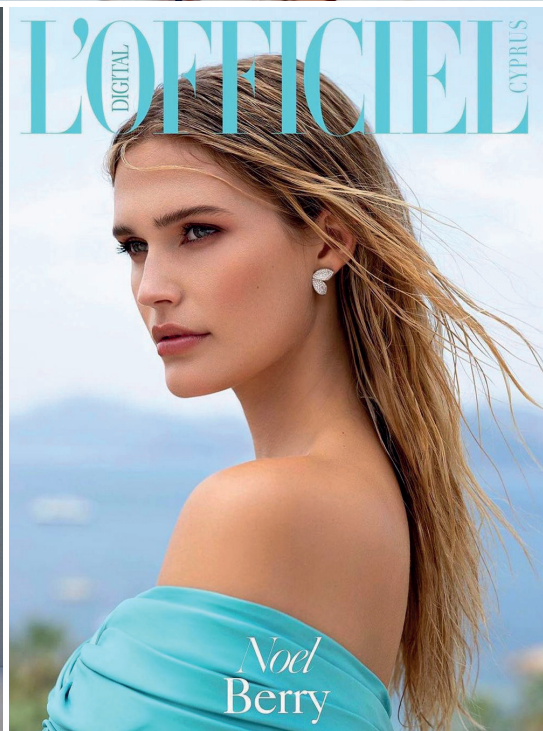

MODELWERK

NOEL BERRY

HEIGHT: 178

BUST: 83 B

WAIST: 61

HIPS: 90

SHOES: 39

HAIR: DARK BLONDE